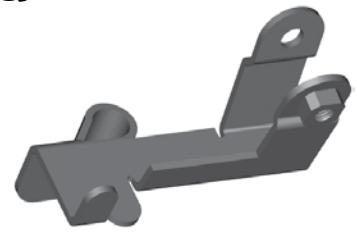

BQB78

LOCATION	HOLE	FITS
Right	8.8mm	US

A = Asian

EU = European

US = United States

UNI = Universal

V = Various

BRACKETS

BQB81

LOCATION	HOLE	FITS
Rear	9.0mm	US

BQB85

LOCATION	HOLE	FITS
Either	9mm	US

BQB92

LOCATION	HOLE	FITS
Left	M6 x 1	US

M6 x 1

BQB93

LOCATION	HOLE	FITS
Right	M6 x 1	US

M6 x 1

BQB98

LOCATION	HOLE	FITS
Right	9mm	US

BQB99

LOCATION	HOLE	FITS
Left	9mm	US

TO BE DISCONTINUED

BQB100