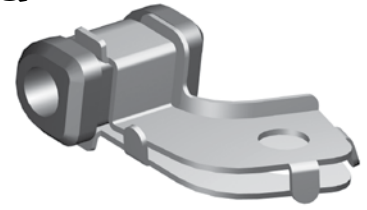

BRACKETS

Center Brackets

BQB169

LOCATION	HOLE	FITS
Either	9mm	US

BQB172

LOCATION	HOLE	FITS
Either	9mm	US

BQB174

(Includes Grommet)

LOCATION	HOLE	FITS
Right	9mm	A

BQB185

NEW

LOCATION	HOLE	FITS
Right	16.3mm	US

BQB186

NEW

LOCATION	HOLE	FITS
Left	16.3mm	US

BQB195

(Includes Grommet)

LOCATION	HOLE	FITS
Left	9mm	A

BQB221

(Includes Grommet)

LOCATION	HOLE	FITS
Either	9mm	A

BQB222

(Includes Grommet)

LOCATION	HOLE	FITS
Right	9mm	A

BQB223

(Includes Grommet)

LOCATION	HOLE	FITS
Left	9mm	A

BQB224

(Includes Grommet)

LOCATION	HOLE	FITS
Right	9mm	A

BQB225

(Includes Grommet)

LOCATION	HOLE	FITS
Left	9mm	A

BQB06

Universal

A = Asian

EU = European

US = United States

UNI = Universal

V = Various